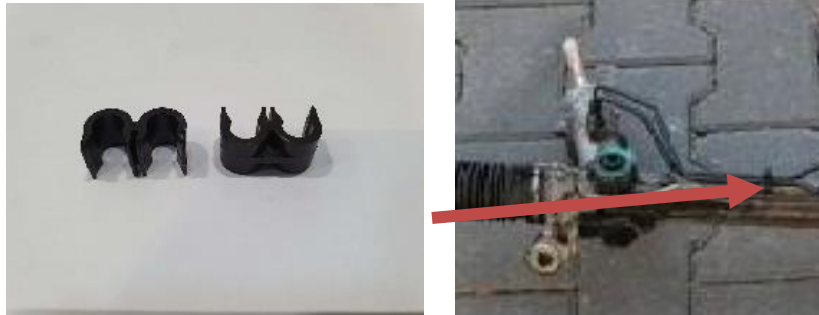

Tube clamp part No. 24610025

Alternative part numbers	Application
HLL00295 B08407	Ford Focus / Mondeo

More new products at <https://www.atg-components.com/warehouse-news>